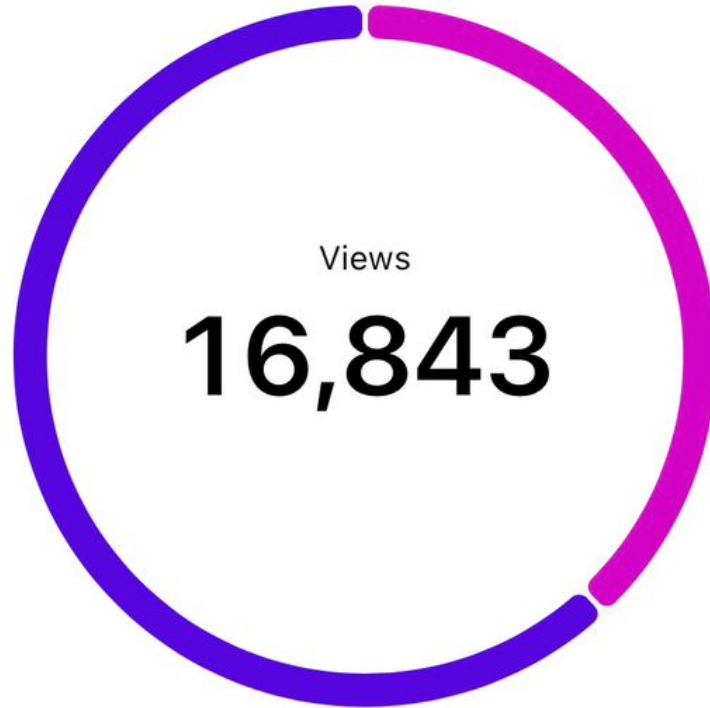

Views

Previous month ▾

1 Feb - 28 Feb

- Followers 38.0%
- Non-followers 62.0%

Accounts reached 4,645
+38.5%

By content type

- All
- Followers
- Non-followers

Reels