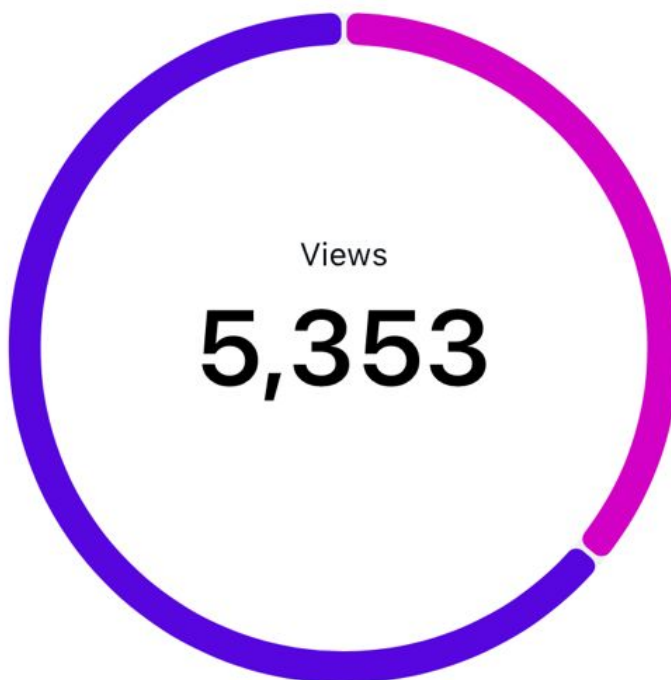

Views

Previous month ▾

1 Apr - 30 Apr

You can now download your insights and send them to others.

[Try it on Edits](#)

- Followers 36.5%
- Non-followers 63.5%

Accounts reached 1,842
-62.8%

By content type